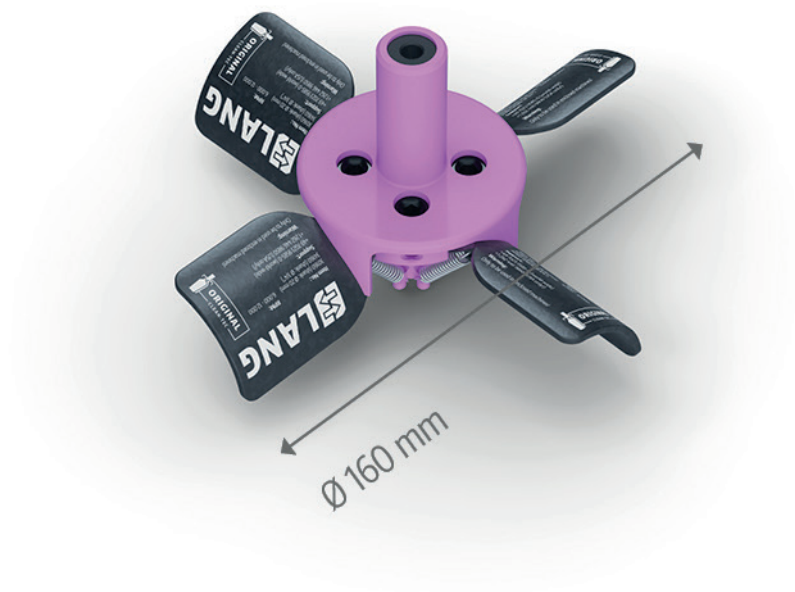

ITEM NO.	30160
DESCRIPTION	Clean·Tec 160, Chip Fan, Shaft-Ø20 mm
ISSUE DATE	04.05.2021

ITEM NO.	30160
DESCRIPTION	Clean·Tec 160, Chip Fan, Shaft-Ø20 mm
ISSUE DATE	04.05.2021

Page 2 / 2