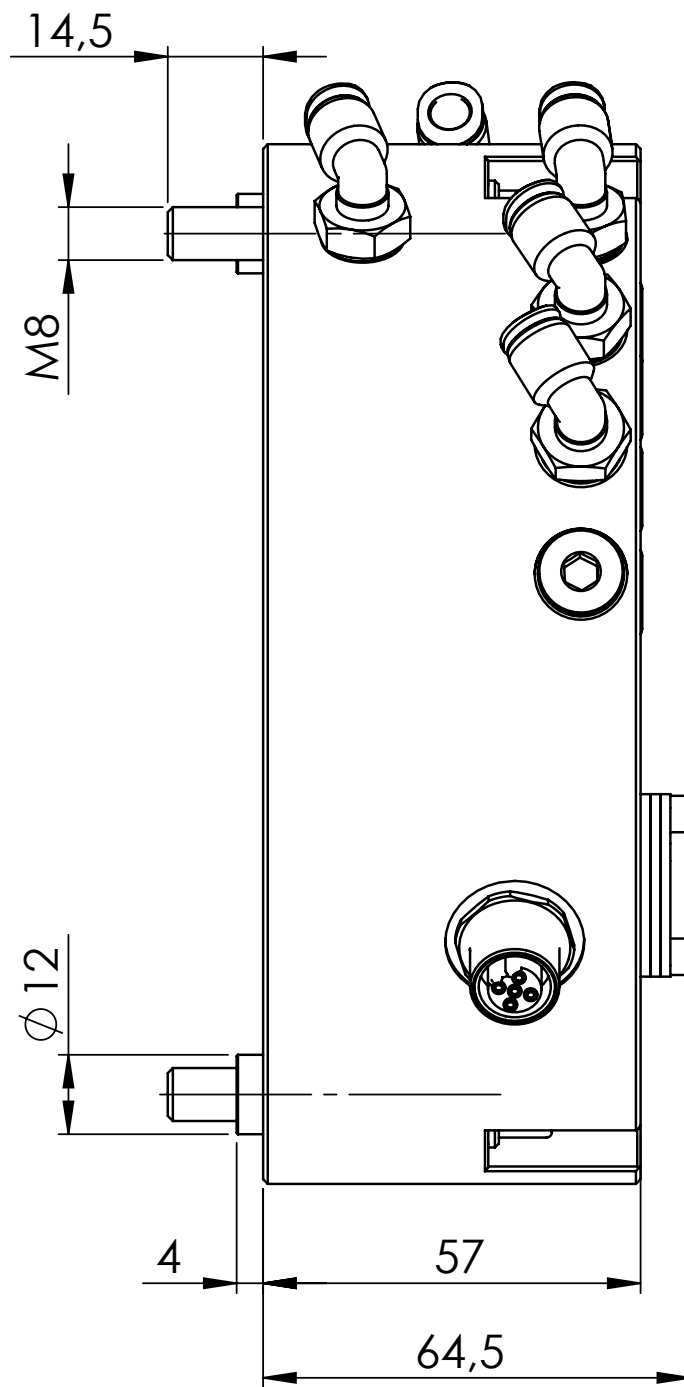

ITEM NO.	64266
DESCRIPTION	RoboTrex, Gripper Exchange Interface
ISSUE DATE	04.05.2021

ITEM NO.	64266
DESCRIPTION	RoboTrex, Gripper Exchange Interface
ISSUE DATE	04.05.2021