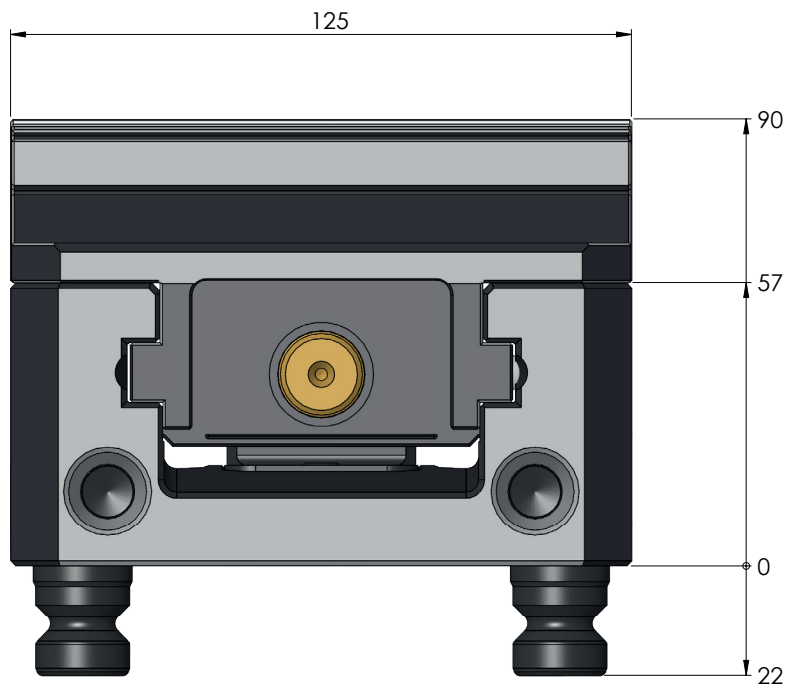

ITEM NO.	48419-125
DESCRIPTION	Makro-Grip® 125, Contour jaws, Jaw width 125 mm, for the outside
ISSUE DATE	04.05.2021

Page 2 / 7

ITEM NO.	48419-125
DESCRIPTION	Makro-Grip® 125, Contour jaws, Jaw width 125 mm, for the outside
ISSUE DATE	04.05.2021

ITEM NO.	48419-125
DESCRIPTION	Makro-Grip® 125, Contour jaws, Jaw width 125 mm, for the outside
ISSUE DATE	04.05.2021

Page 4 / 7

ITEM NO.	48419-125
DESCRIPTION	Makro-Grip® 125, Contour jaws, Jaw width 125 mm, for the outside
ISSUE DATE	04.05.2021

ITEM NO.	48419-125
DESCRIPTION	Makro-Grip® 125, Contour jaws, Jaw width 125 mm, for the outside
ISSUE DATE	04.05.2021

Page 6 / 7

ITEM NO.	48419-125
DESCRIPTION	Makro-Grip® 125, Contour jaws, Jaw width 125 mm, for the outside
ISSUE DATE	04.05.2021