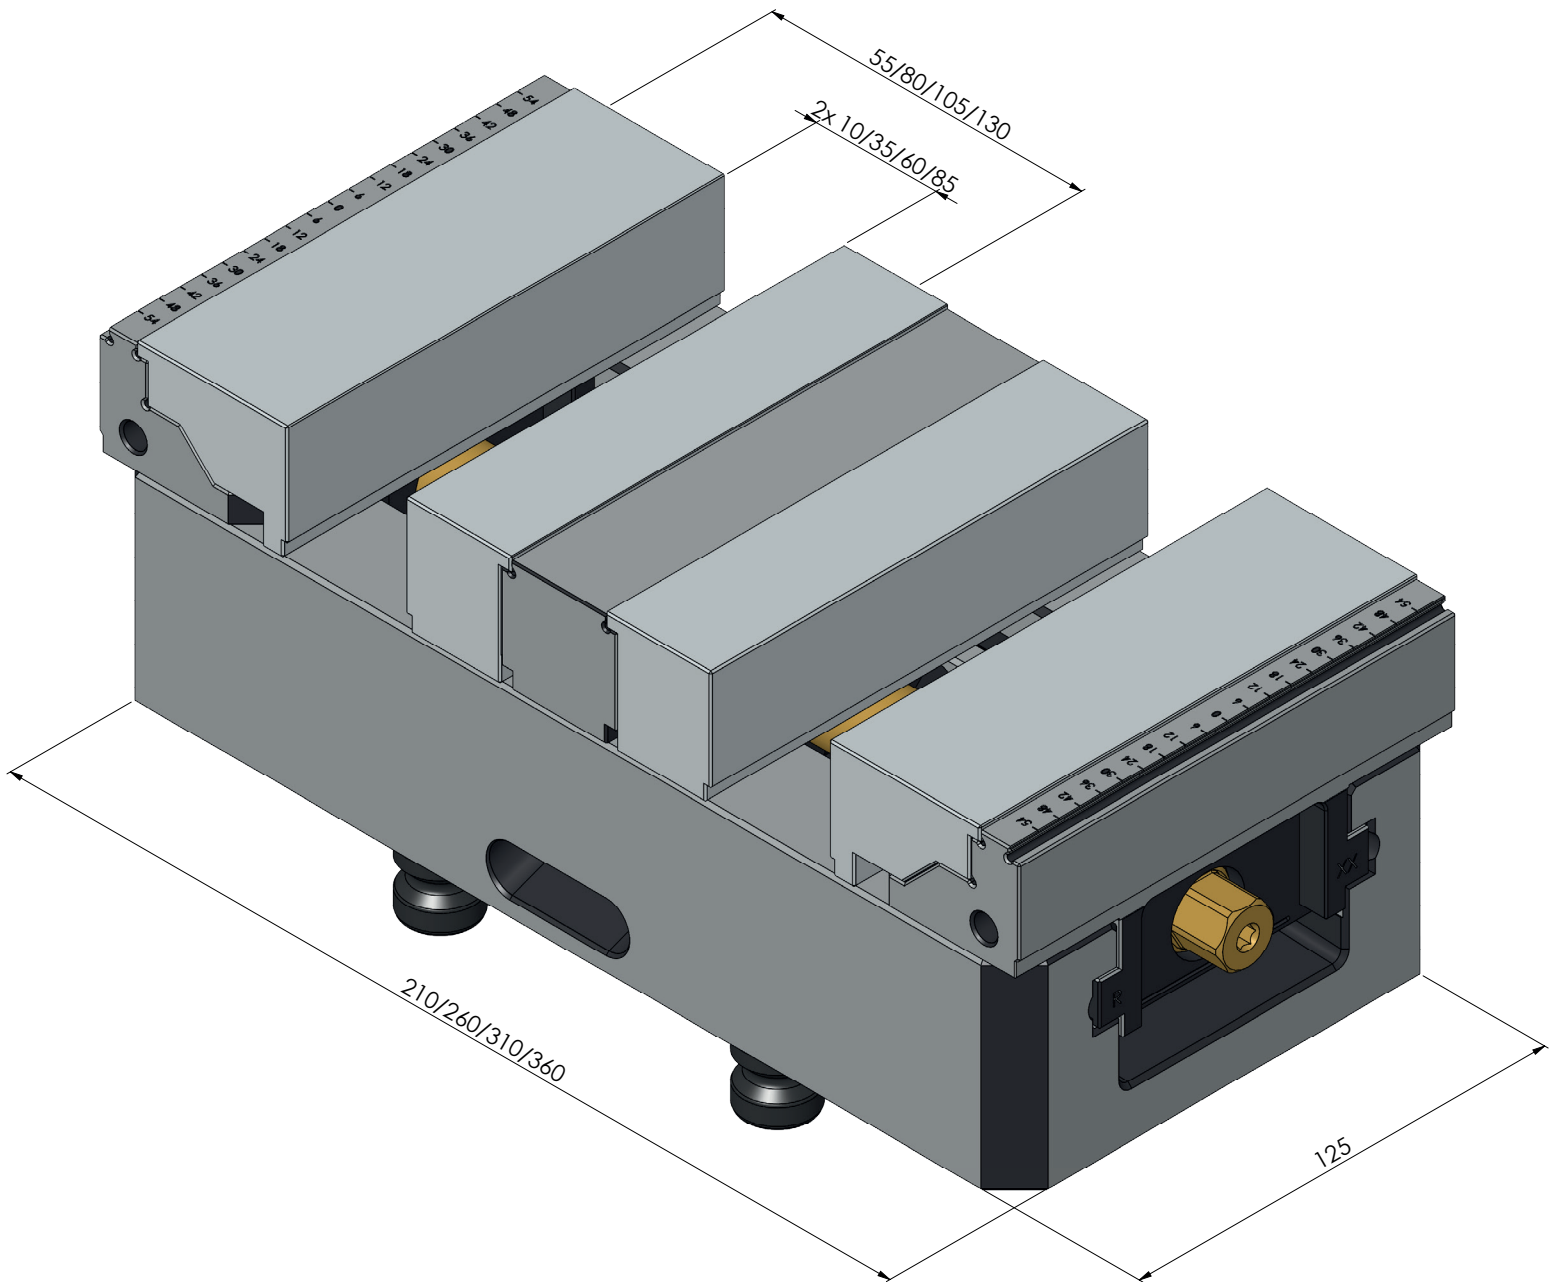

ITEM NO.	48419-125
DESCRIPTION	Makro-Grip® 125, Contour jaws, Jaw width 125 mm, for the outside
ISSUE DATE	04.05.2021

Page 2 / 7

ITEM NO.	48419-125
DESCRIPTION	Makro-Grip® 125, Contour jaws, Jaw width 125 mm, for the outside
ISSUE DATE	04.05.2021

ITEM NO.	48419-125
DESCRIPTION	Makro-Grip® 125, Contour jaws, Jaw width 125 mm, for the outside
ISSUE DATE	04.05.2021

Page 4 / 7

ITEM NO.	48419-125
DESCRIPTION	Makro-Grip® 125, Contour jaws, Jaw width 125 mm, for the outside
ISSUE DATE	04.05.2021

ITEM NO.	48419-125
DESCRIPTION	Makro-Grip® 125, Contour jaws, Jaw width 125 mm, for the outside
ISSUE DATE	04.05.2021

Page 6 / 7

ITEM NO.	48419-125
DESCRIPTION	Makro-Grip® 125, Contour jaws, Jaw width 125 mm, for the outside
ISSUE DATE	04.05.2021