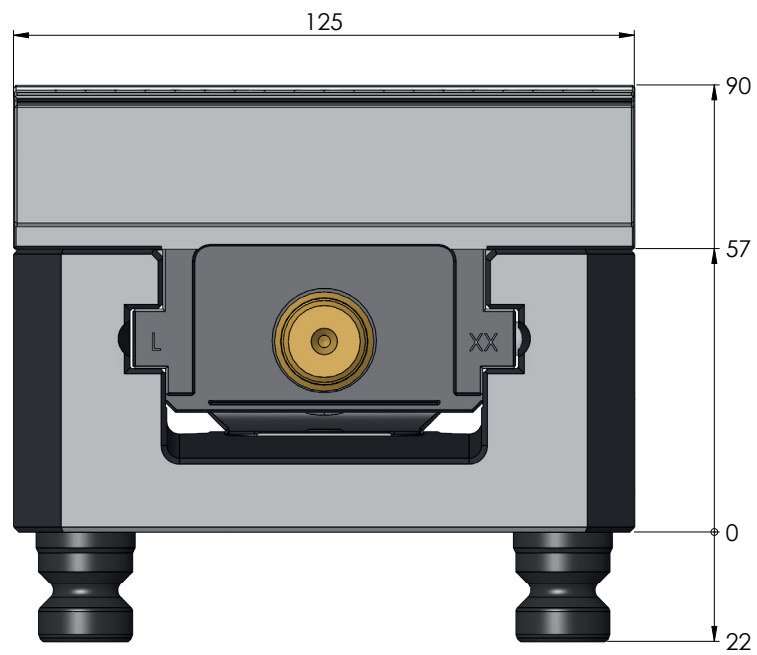

ITEM NO.	48419-125
DESCRIPTION	Makro-Grip® 125, Contour jaws, Jaw width 125 mm, for the outside
ISSUE DATE	04.05.2021

Page 2 / 7

ITEM NO.	48419-125
DESCRIPTION	Makro-Grip® 125, Contour jaws, Jaw width 125 mm, for the outside
ISSUE DATE	04.05.2021

ITEM NO.	48419-125
DESCRIPTION	Makro-Grip® 125, Contour jaws, Jaw width 125 mm, for the outside
ISSUE DATE	04.05.2021

Page 4 / 7

ITEM NO.	48419-125
DESCRIPTION	Makro-Grip® 125, Contour jaws, Jaw width 125 mm, for the outside
ISSUE DATE	04.05.2021

ITEM NO.	48419-125
DESCRIPTION	Makro-Grip® 125, Contour jaws, Jaw width 125 mm, for the outside
ISSUE DATE	04.05.2021

Page 6 / 7

ITEM NO.	48419-125
DESCRIPTION	Makro-Grip® 125, Contour jaws, Jaw width 125 mm, for the outside
ISSUE DATE	04.05.2021