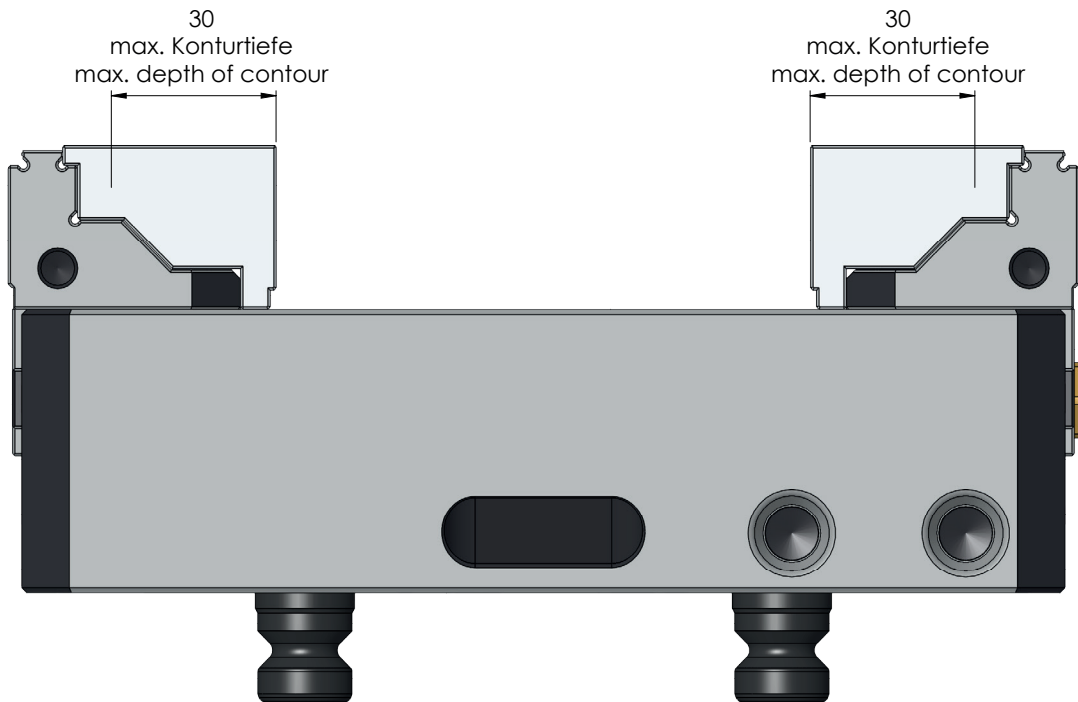

ITEM NO.	48419-125
DESCRIPTION	Makro-Grip® 125, Contour jaws, Jaw width 125 mm, for the outside
ISSUE DATE	04.05.2021

Page 2 / 7

ITEM NO.	48419-125
DESCRIPTION	Makro-Grip® 125, Contour jaws, Jaw width 125 mm, for the outside
ISSUE DATE	04.05.2021

ITEM NO.	48419-125
DESCRIPTION	Makro-Grip® 125, Contour jaws, Jaw width 125 mm, for the outside
ISSUE DATE	04.05.2021

Page 4 / 7

ITEM NO.	48419-125
DESCRIPTION	Makro-Grip® 125, Contour jaws, Jaw width 125 mm, for the outside
ISSUE DATE	04.05.2021

ITEM NO.	48419-125
DESCRIPTION	Makro-Grip® 125, Contour jaws, Jaw width 125 mm, for the outside
ISSUE DATE	04.05.2021

Page 6 / 7

ITEM NO.	48419-125
DESCRIPTION	Makro-Grip® 125, Contour jaws, Jaw width 125 mm, for the outside
ISSUE DATE	04.05.2021