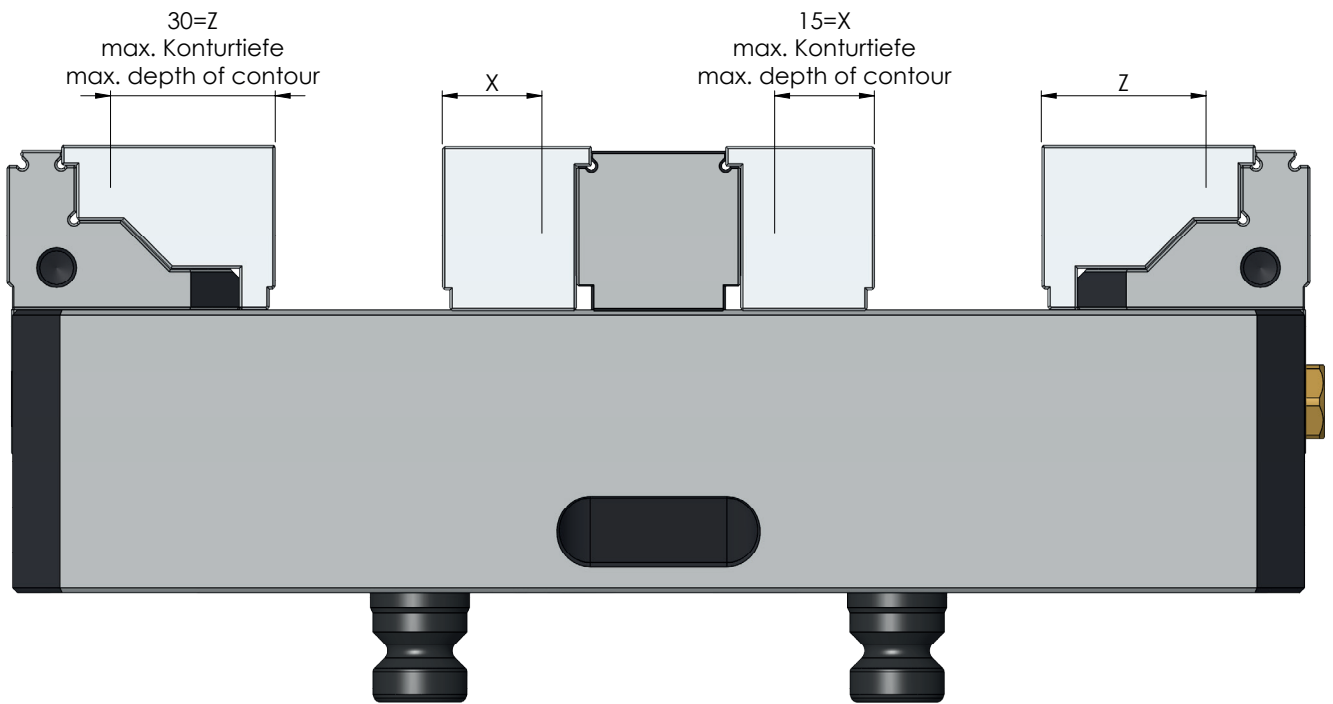

ITEM NO.	48419-125
DESCRIPTION	Makro-Grip® 125, Contour jaws, Jaw width 125 mm, for the outside
ISSUE DATE	04.05.2021

Page 2 / 7

ITEM NO.	48419-125
DESCRIPTION	Makro-Grip® 125, Contour jaws, Jaw width 125 mm, for the outside
ISSUE DATE	04.05.2021

ITEM NO.	48419-125
DESCRIPTION	Makro-Grip® 125, Contour jaws, Jaw width 125 mm, for the outside
ISSUE DATE	04.05.2021

Page 4 / 7

ITEM NO.	48419-125
DESCRIPTION	Makro-Grip® 125, Contour jaws, Jaw width 125 mm, for the outside
ISSUE DATE	04.05.2021

ITEM NO.	48419-125
DESCRIPTION	Makro-Grip® 125, Contour jaws, Jaw width 125 mm, for the outside
ISSUE DATE	04.05.2021

Page 6 / 7

ITEM NO.	48419-125
DESCRIPTION	Makro-Grip® 125, Contour jaws, Jaw width 125 mm, for the outside
ISSUE DATE	04.05.2021