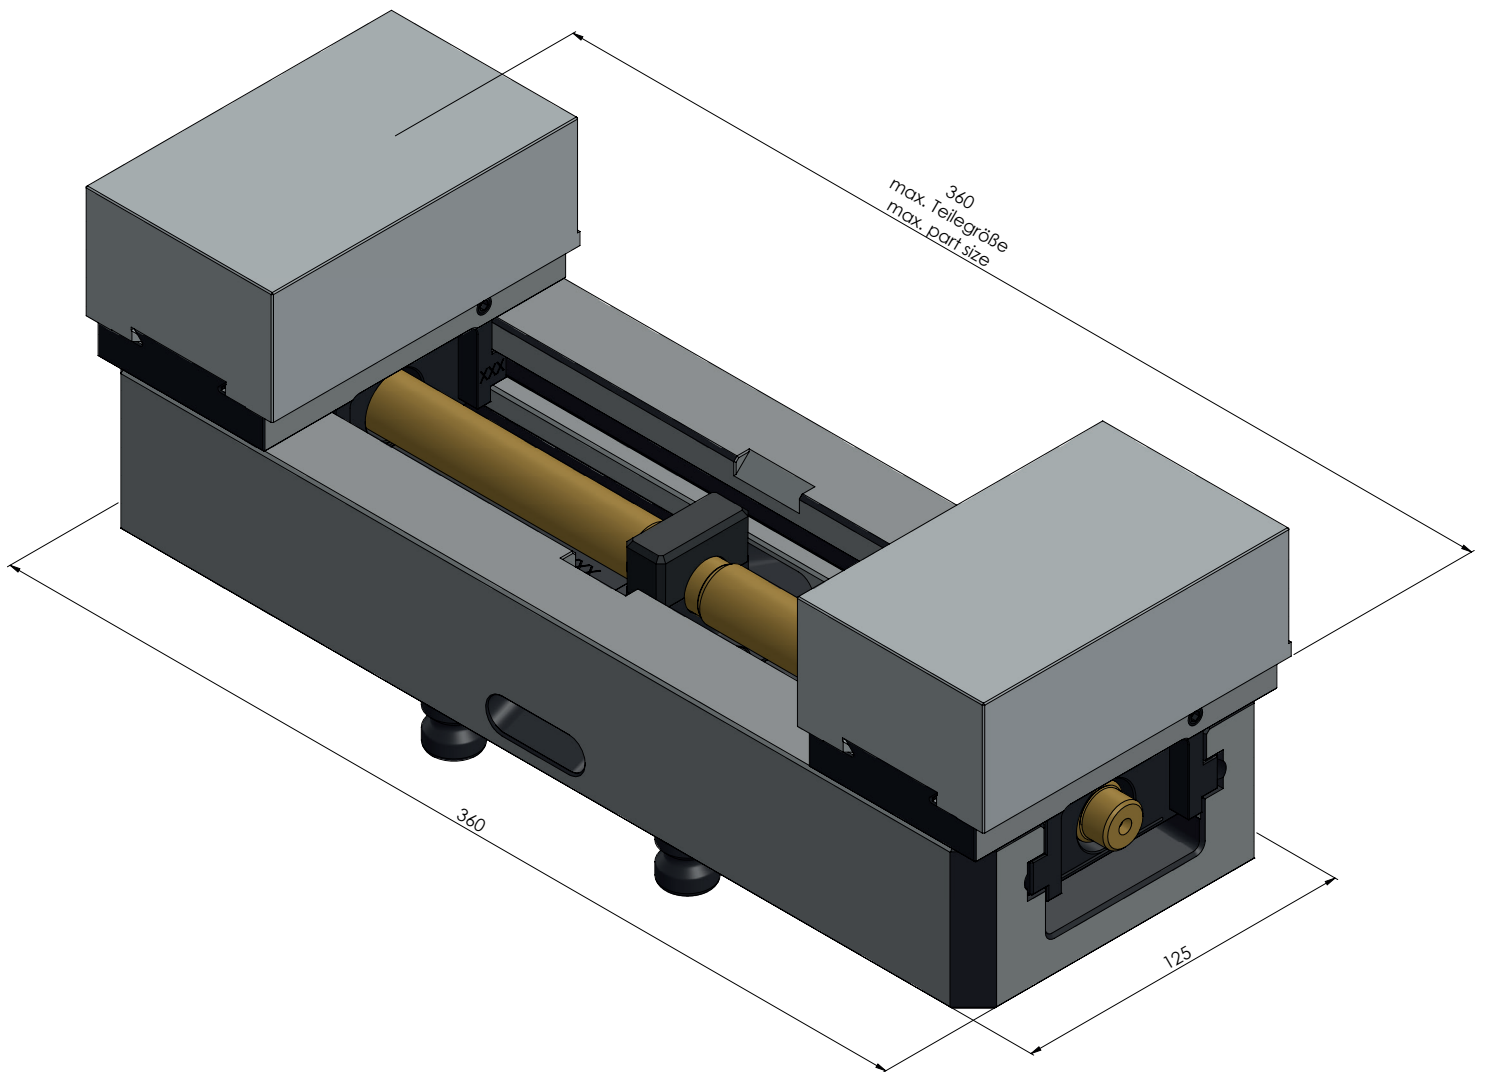

ITEM NO.	44355-125
DESCRIPTION	Avanti 125, Contour Clamping Vise, Jaw width 125 mm, max. clamping range 355 mm
ISSUE DATE	04.05.2021

ITEM NO.	44355-125
DESCRIPTION	Avanti 125, Contour Clamping Vise, Jaw width 125 mm, max. clamping range 355 mm
ISSUE DATE	04.05.2021

ITEM NO.	44355-125
DESCRIPTION	Avanti 125, Contour Clamping Vise, Jaw width 125 mm, max. clamping range 355 mm
ISSUE DATE	04.05.2021