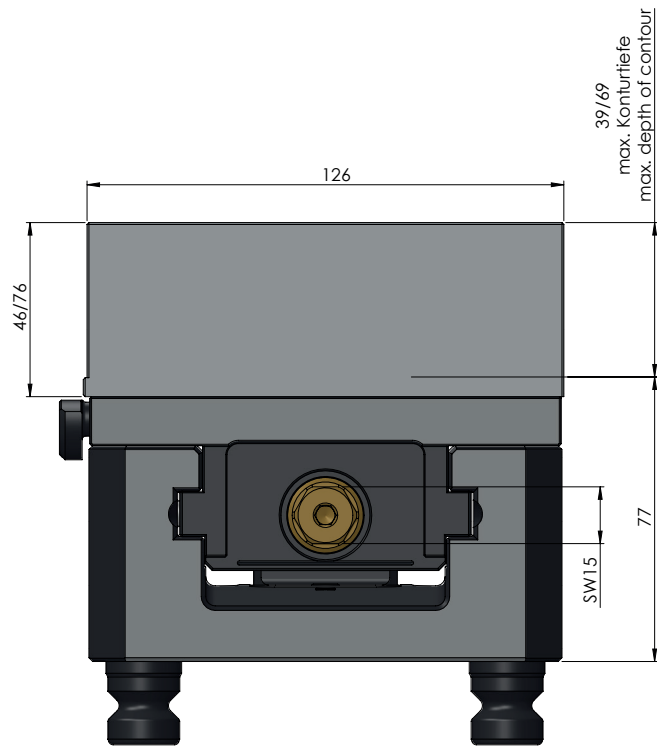

ITEM NO.	44355-125
DESCRIPTION	Avanti 125, Contour Clamping Vise, Jaw width 125 mm, max. clamping range 355 mm
ISSUE DATE	04.05.2021

ITEM NO.	44355-125
DESCRIPTION	Avanti 125, Contour Clamping Vise, Jaw width 125 mm, max. clamping range 355 mm
ISSUE DATE	04.05.2021

ITEM NO.	44355-125
DESCRIPTION	Avanti 125, Contour Clamping Vise, Jaw width 125 mm, max. clamping range 355 mm
ISSUE DATE	04.05.2021