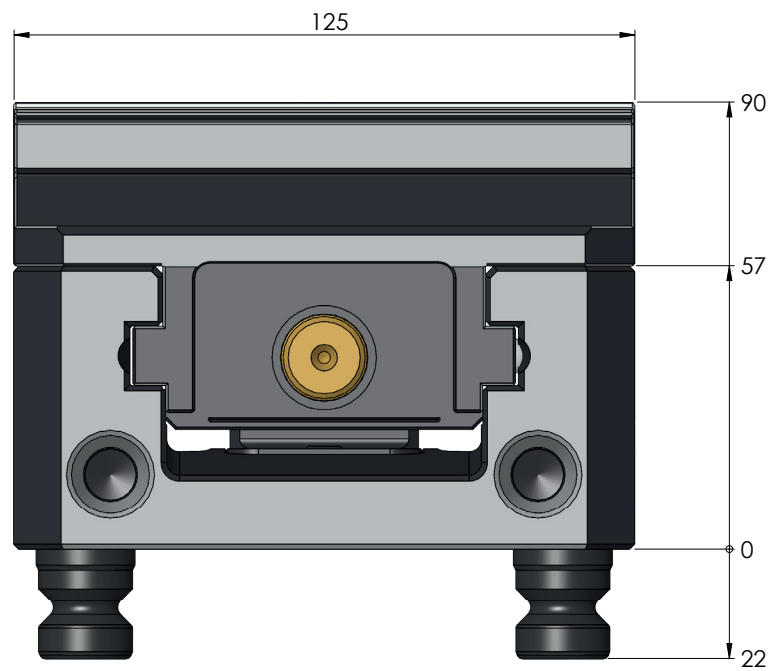

ITEM NO.	48409-125
DESCRIPTION	Makro-Grip® 125, Contour jaws, Jaw width 125 mm, for the inner side
ISSUE DATE	04.05.2021

Page 1 / 10

ITEM NO.	48409-125
DESCRIPTION	Makro-Grip® 125, Contour jaws, Jaw width 125 mm, for the inner side
ISSUE DATE	04.05.2021

Page 2 / 10

ITEM NO.	48409-125
DESCRIPTION	Makro-Grip® 125, Contour jaws, Jaw width 125 mm, for the inner side
ISSUE DATE	04.05.2021

Page 3 / 10

ITEM NO.	48409-125
DESCRIPTION	Makro-Grip® 125, Contour jaws, Jaw width 125 mm, for the inner side
ISSUE DATE	04.05.2021

Page 4 / 10

ITEM NO.	48409-125
DESCRIPTION	Makro-Grip® 125, Contour jaws, Jaw width 125 mm, for the inner side
ISSUE DATE	04.05.2021

Page 5 / 10

ITEM NO.	48409-125
DESCRIPTION	Makro-Grip® 125, Contour jaws, Jaw width 125 mm, for the inner side
ISSUE DATE	04.05.2021

Page 6 / 10

ITEM NO.	48409-125
DESCRIPTION	Makro-Grip® 125, Contour jaws, Jaw width 125 mm, for the inner side
ISSUE DATE	04.05.2021 Page 7 / 10

ITEM NO.	48409-125
DESCRIPTION	Makro-Grip® 125, Contour jaws, Jaw width 125 mm, for the inner side
ISSUE DATE	04.05.2021