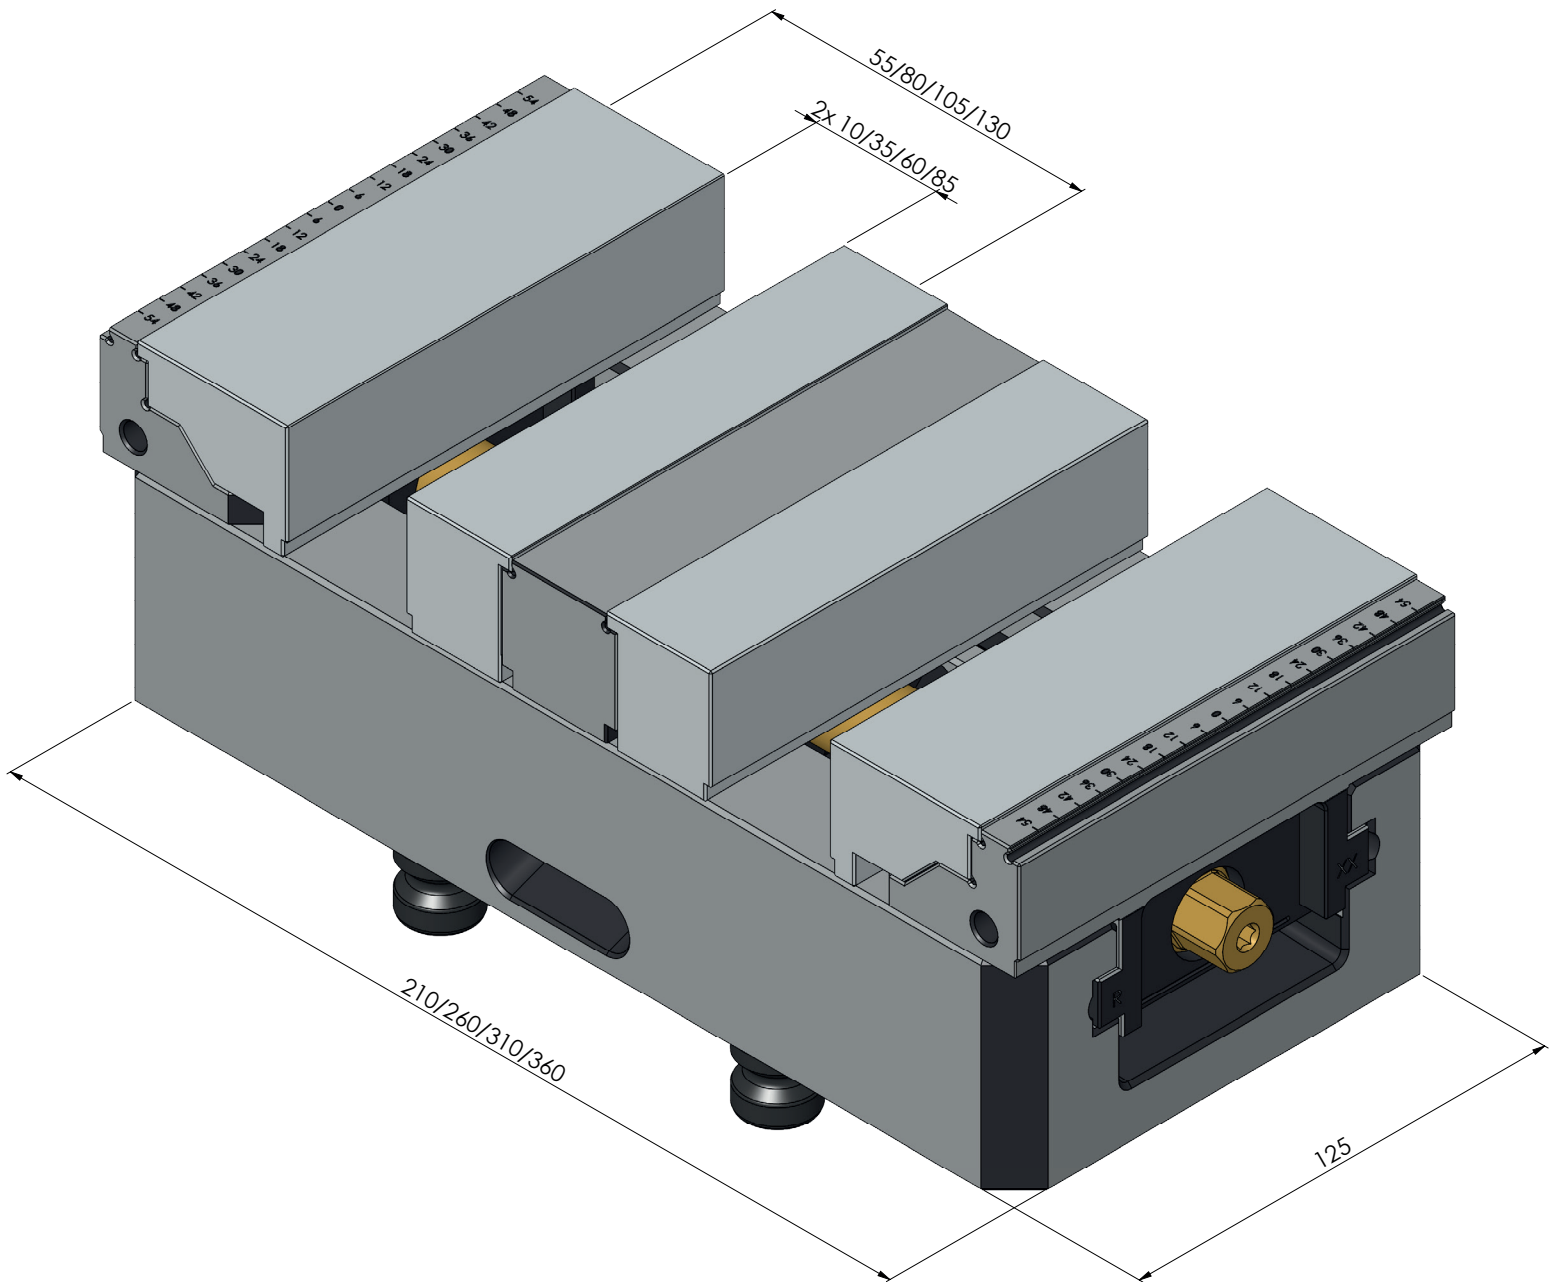

ITEM NO.	48409-125
DESCRIPTION	Makro-Grip® 125, Contour jaws, Jaw width 125 mm, for the inner side
ISSUE DATE	04.05.2021

Page 1 / 10

ITEM NO.	48409-125
DESCRIPTION	Makro-Grip® 125, Contour jaws, Jaw width 125 mm, for the inner side
ISSUE DATE	04.05.2021

Page 4 / 10

ITEM NO.	48409-125
DESCRIPTION	Makro-Grip® 125, Contour jaws, Jaw width 125 mm, for the inner side
ISSUE DATE	04.05.2021

Page 5 / 10

ITEM NO.	48409-125
DESCRIPTION	Makro-Grip® 125, Contour jaws, Jaw width 125 mm, for the inner side
ISSUE DATE	04.05.2021

Page 6 / 10

ITEM NO.	48409-125
DESCRIPTION	Makro-Grip® 125, Contour jaws, Jaw width 125 mm, for the inner side
ISSUE DATE	04.05.2021 Page 7 / 10

ITEM NO.	48409-125
DESCRIPTION	Makro-Grip® 125, Contour jaws, Jaw width 125 mm, for the inner side
ISSUE DATE	04.05.2021

Page 8 / 10

ITEM NO.	48409-125
DESCRIPTION	Makro-Grip® 125, Contour jaws, Jaw width 125 mm, for the inner side
ISSUE DATE	04.05.2021

ITEM NO.	48409-125
DESCRIPTION	Makro-Grip® 125, Contour jaws, Jaw width 125 mm, for the inner side
ISSUE DATE	04.05.2021