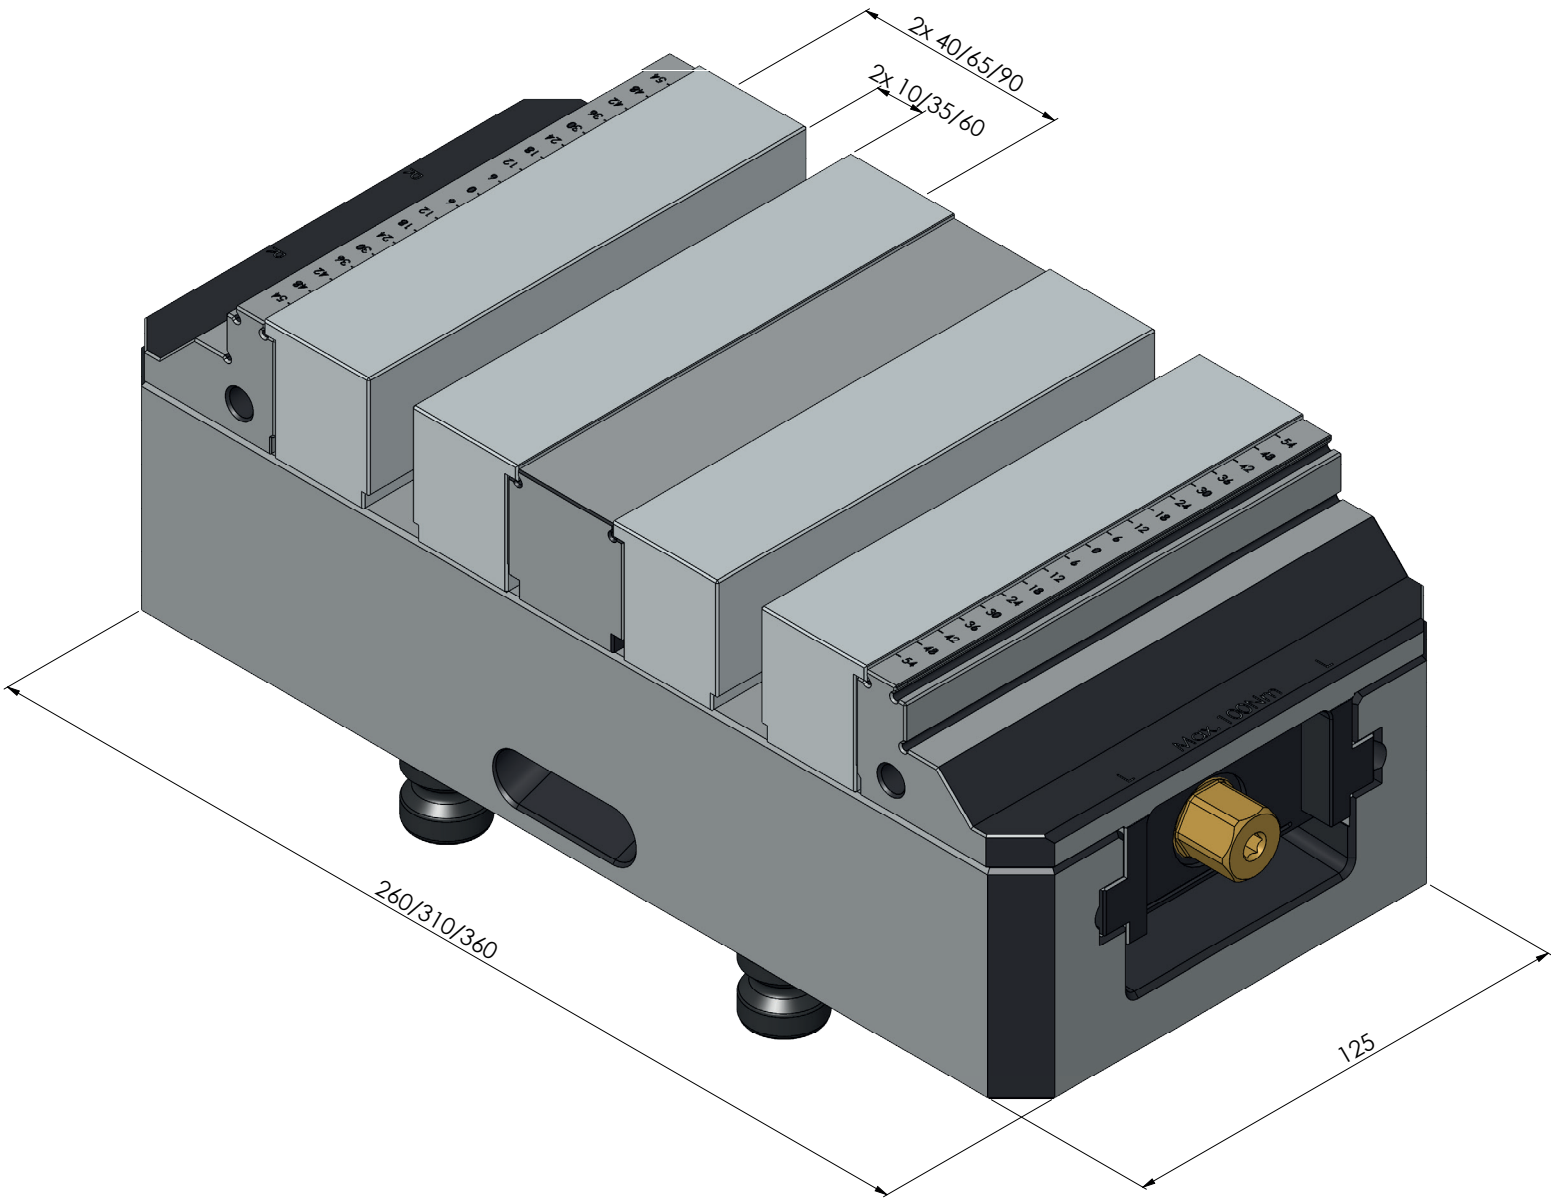

ITEM NO.	48409-125
DESCRIPTION	Makro-Grip® 125, Contour jaws, Jaw width 125 mm, for the inner side
ISSUE DATE	04.05.2021

Page 1 / 10

ITEM NO.	48409-125
DESCRIPTION	Makro-Grip® 125, Contour jaws, Jaw width 125 mm, for the inner side
ISSUE DATE	04.05.2021

Page 2 / 10

ITEM NO.	48409-125
DESCRIPTION	Makro-Grip® 125, Contour jaws, Jaw width 125 mm, for the inner side
ISSUE DATE	04.05.2021

Page 3 / 10

ITEM NO.	48409-125
DESCRIPTION	Makro-Grip® 125, Contour jaws, Jaw width 125 mm, for the inner side
ISSUE DATE	04.05.2021

Page 4 / 10

ITEM NO.	48409-125
DESCRIPTION	Makro-Grip® 125, Contour jaws, Jaw width 125 mm, for the inner side
ISSUE DATE	04.05.2021

Page 5 / 10

ITEM NO.	48409-125
DESCRIPTION	Makro-Grip® 125, Contour jaws, Jaw width 125 mm, for the inner side
ISSUE DATE	04.05.2021

Page 6 / 10

ITEM NO.	48409-125
DESCRIPTION	Makro-Grip® 125, Contour jaws, Jaw width 125 mm, for the inner side
ISSUE DATE	04.05.2021 Page 7 / 10

ITEM NO.	48409-125
DESCRIPTION	Makro-Grip® 125, Contour jaws, Jaw width 125 mm, for the inner side
ISSUE DATE	04.05.2021