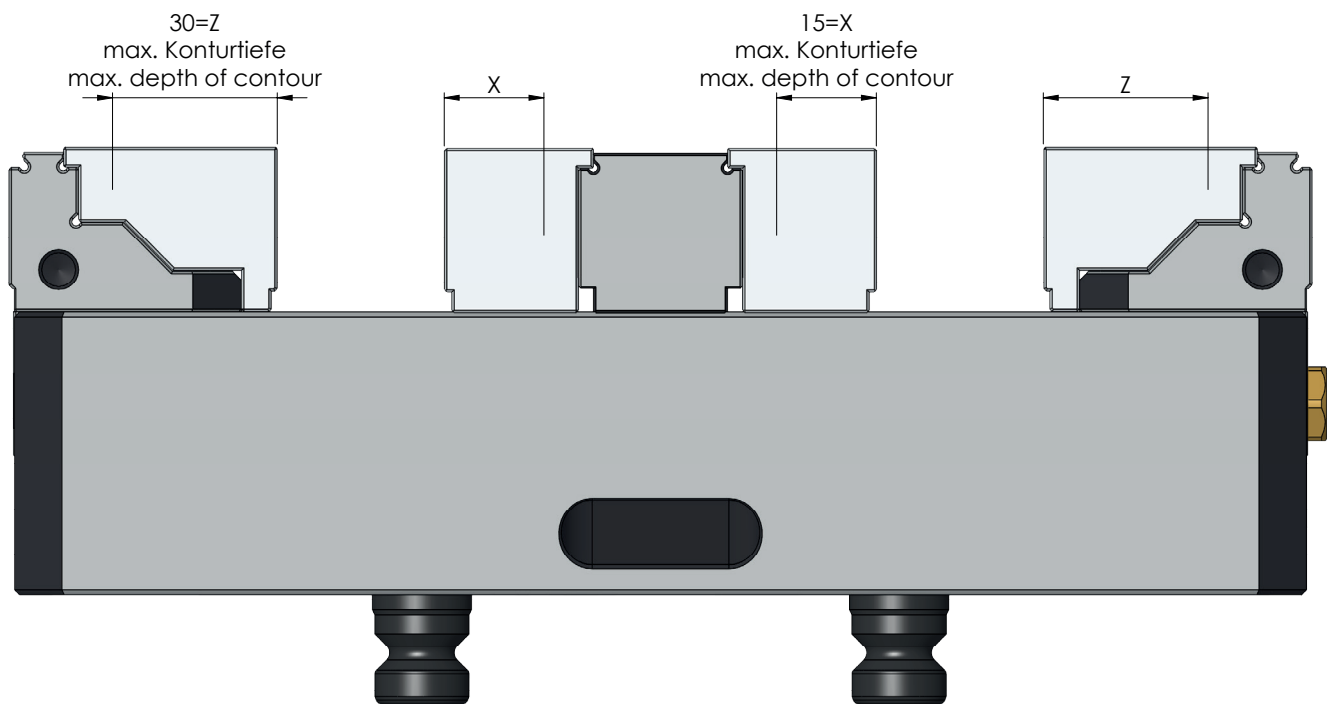

Page 4 / 10

ITEM NO.	48409-125
DESCRIPTION	Makro-Grip® 125, Contour jaws, Jaw width 125 mm, for the inner side
ISSUE DATE	04.05.2021

Page 5 / 10

ITEM NO.	48409-125
DESCRIPTION	Makro-Grip® 125, Contour jaws, Jaw width 125 mm, for the inner side
ISSUE DATE	04.05.2021

Page 6 / 10

ITEM NO.	48409-125
DESCRIPTION	Makro-Grip® 125, Contour jaws, Jaw width 125 mm, for the inner side
ISSUE DATE	04.05.2021 Page 7 / 10

ITEM NO.	48409-125
DESCRIPTION	Makro-Grip® 125, Contour jaws, Jaw width 125 mm, for the inner side
ISSUE DATE	04.05.2021

Page 8 / 10

ITEM NO.	48409-125
DESCRIPTION	Makro-Grip® 125, Contour jaws, Jaw width 125 mm, for the inner side
ISSUE DATE	04.05.2021

ITEM NO.	48409-125
DESCRIPTION	Makro-Grip® 125, Contour jaws, Jaw width 125 mm, for the inner side
ISSUE DATE	04.05.2021