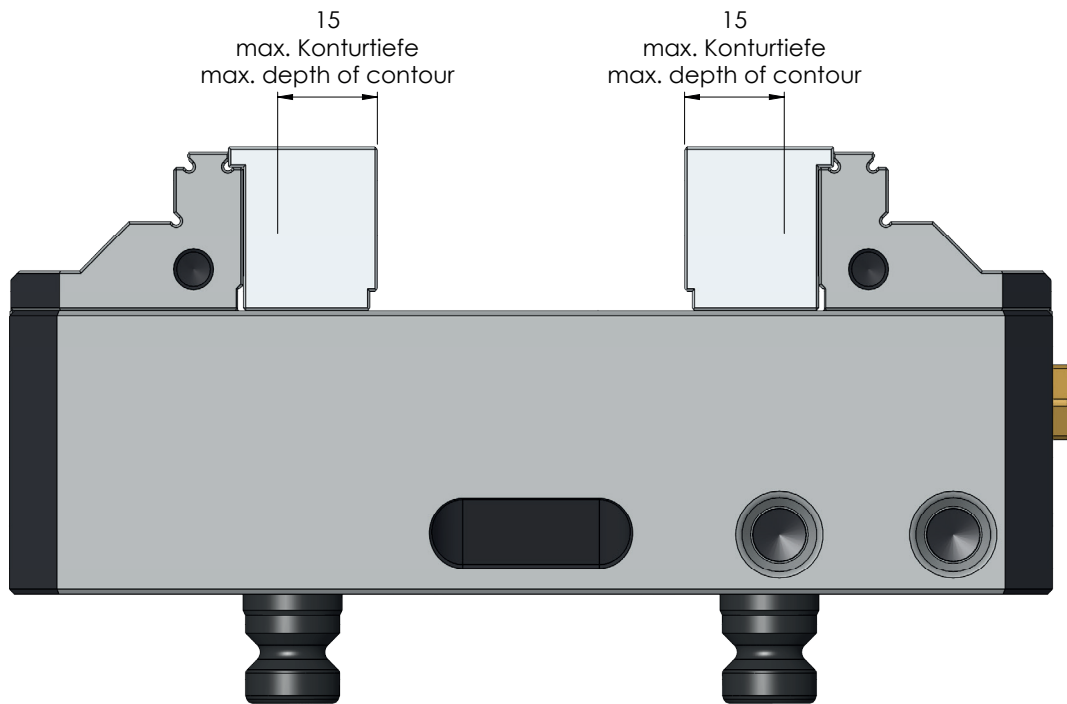

ITEM NO.	48409-125
DESCRIPTION	Makro-Grip® 125, Contour jaws, Jaw width 125 mm, for the inner side
ISSUE DATE	04.05.2021

Page 1 / 10

ITEM NO.	48409-125
DESCRIPTION	Makro-Grip® 125, Contour jaws, Jaw width 125 mm, for the inner side
ISSUE DATE	04.05.2021

Page 2 / 10

ITEM NO.	48409-125
DESCRIPTION	Makro-Grip® 125, Contour jaws, Jaw width 125 mm, for the inner side
ISSUE DATE	04.05.2021

Page 3 / 10

ITEM NO.	48409-125
DESCRIPTION	Makro-Grip® 125, Contour jaws, Jaw width 125 mm, for the inner side
ISSUE DATE	04.05.2021

Page 4 / 10

ITEM NO.	48409-125
DESCRIPTION	Makro-Grip® 125, Contour jaws, Jaw width 125 mm, for the inner side
ISSUE DATE	04.05.2021

Page 5 / 10

ITEM NO.	48409-125
DESCRIPTION	Makro-Grip® 125, Contour jaws, Jaw width 125 mm, for the inner side
ISSUE DATE	04.05.2021

Page 6 / 10

ITEM NO.	48409-125
DESCRIPTION	Makro-Grip® 125, Contour jaws, Jaw width 125 mm, for the inner side
ISSUE DATE	04.05.2021 Page 7 / 10

ITEM NO.	48409-125
DESCRIPTION	Makro-Grip® 125, Contour jaws, Jaw width 125 mm, for the inner side
ISSUE DATE	04.05.2021