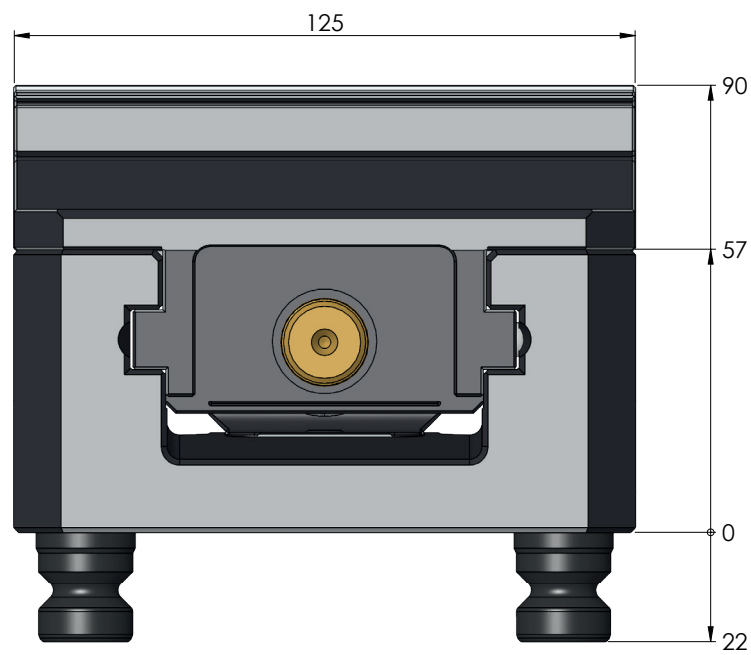

ITEM NO.	48409-125
DESCRIPTION	Makro-Grip® 125, Contour jaws, Jaw width 125 mm, for the inner side
ISSUE DATE	04.05.2021

Page 1 / 10

ITEM NO.	48409-125
DESCRIPTION	Makro-Grip® 125, Contour jaws, Jaw width 125 mm, for the inner side
ISSUE DATE	04.05.2021

Page 4 / 10

ITEM NO.	48409-125
DESCRIPTION	Makro-Grip® 125, Contour jaws, Jaw width 125 mm, for the inner side
ISSUE DATE	04.05.2021

Page 5 / 10

ITEM NO.	48409-125
DESCRIPTION	Makro-Grip® 125, Contour jaws, Jaw width 125 mm, for the inner side
ISSUE DATE	04.05.2021

Page 6 / 10

ITEM NO.	48409-125
DESCRIPTION	Makro-Grip® 125, Contour jaws, Jaw width 125 mm, for the inner side
ISSUE DATE	04.05.2021 Page 7 / 10

ITEM NO.	48409-125
DESCRIPTION	Makro-Grip® 125, Contour jaws, Jaw width 125 mm, for the inner side
ISSUE DATE	04.05.2021

Page 8 / 10

ITEM NO.	48409-125
DESCRIPTION	Makro-Grip® 125, Contour jaws, Jaw width 125 mm, for the inner side
ISSUE DATE	04.05.2021

ITEM NO.	48409-125
DESCRIPTION	Makro-Grip® 125, Contour jaws, Jaw width 125 mm, for the inner side
ISSUE DATE	04.05.2021