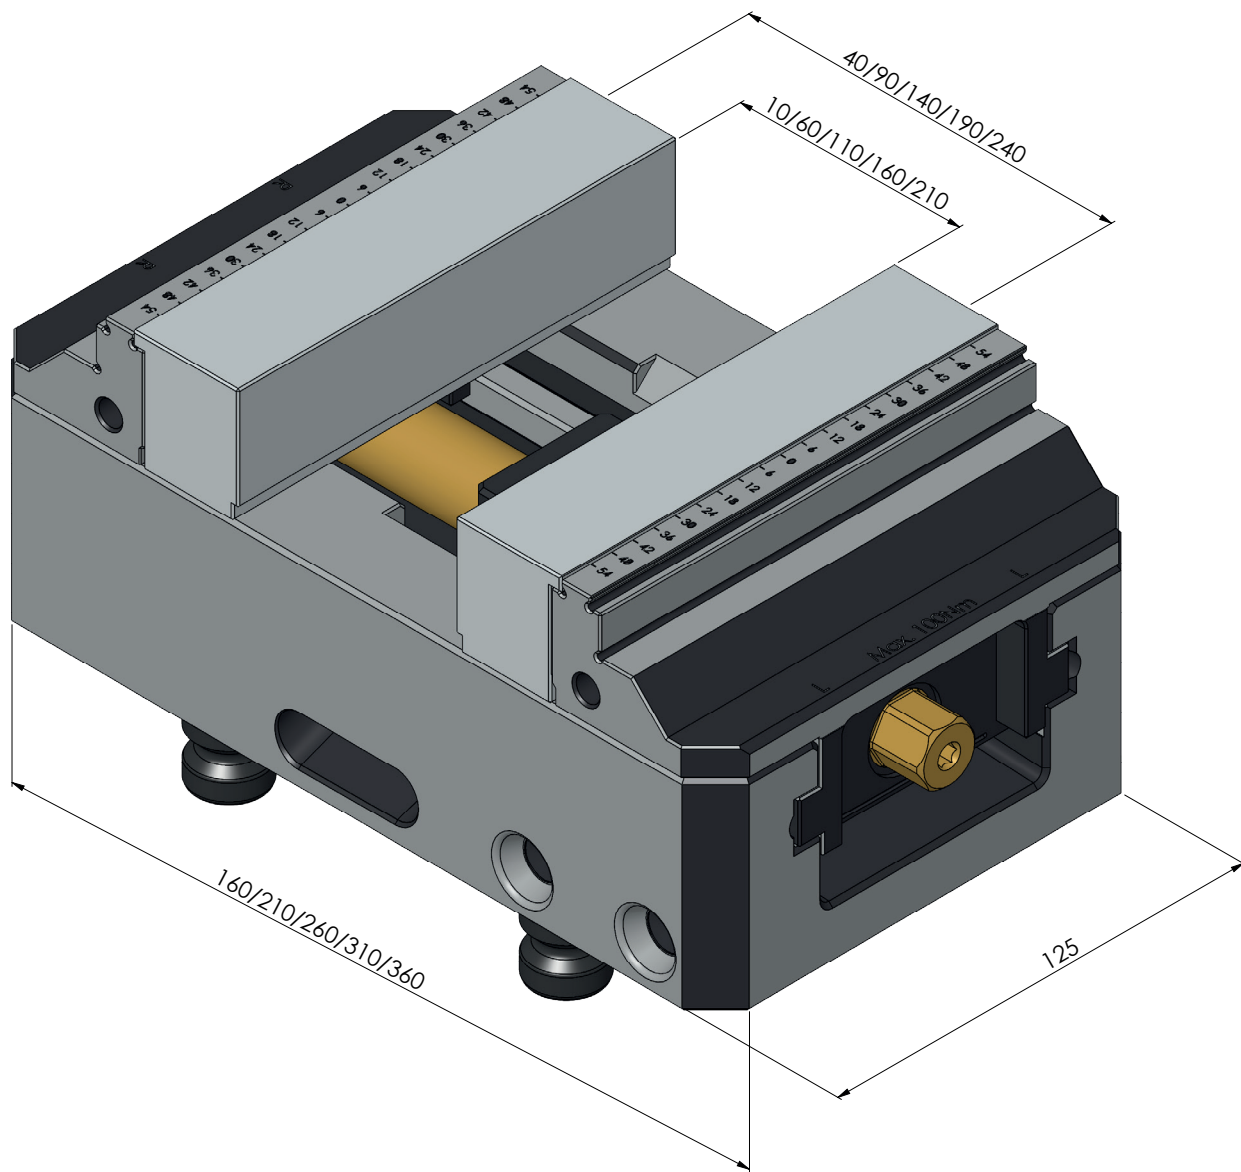

ITEM NO.	48409-125
DESCRIPTION	Makro-Grip® 125, Contour jaws, Jaw width 125 mm, for the inner side
ISSUE DATE	04.05.2021

Page 1 / 10

ITEM NO.	48409-125
DESCRIPTION	Makro-Grip® 125, Contour jaws, Jaw width 125 mm, for the inner side
ISSUE DATE	04.05.2021

Page 2 / 10

ITEM NO.	48409-125
DESCRIPTION	Makro-Grip® 125, Contour jaws, Jaw width 125 mm, for the inner side
ISSUE DATE	04.05.2021

Page 3 / 10

ITEM NO.	48409-125
DESCRIPTION	Makro-Grip® 125, Contour jaws, Jaw width 125 mm, for the inner side
ISSUE DATE	04.05.2021

Page 4 / 10

ITEM NO.	48409-125
DESCRIPTION	Makro-Grip® 125, Contour jaws, Jaw width 125 mm, for the inner side
ISSUE DATE	04.05.2021

Page 5 / 10

ITEM NO.	48409-125
DESCRIPTION	Makro-Grip® 125, Contour jaws, Jaw width 125 mm, for the inner side
ISSUE DATE	04.05.2021

Page 6 / 10

ITEM NO.	48409-125
DESCRIPTION	Makro-Grip® 125, Contour jaws, Jaw width 125 mm, for the inner side
ISSUE DATE	04.05.2021 Page 7 / 10

ITEM NO.	48409-125
DESCRIPTION	Makro-Grip® 125, Contour jaws, Jaw width 125 mm, for the inner side
ISSUE DATE	04.05.2021