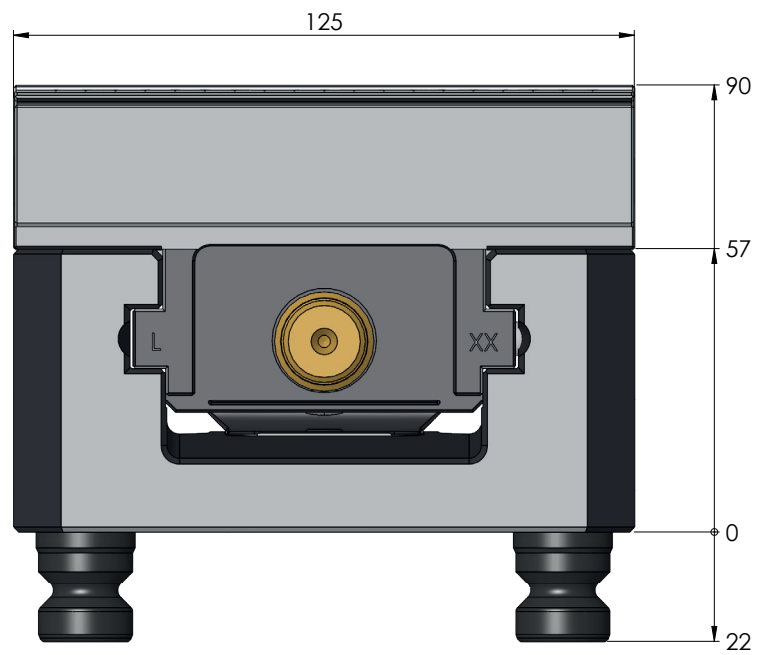

ITEM NO.	48409-125
DESCRIPTION	Makro-Grip® 125, Contour jaws, Jaw width 125 mm, for the inner side
ISSUE DATE	04.05.2021

Page 1 / 10

ITEM NO.	48409-125
DESCRIPTION	Makro-Grip® 125, Contour jaws, Jaw width 125 mm, for the inner side
ISSUE DATE	04.05.2021

Page 4 / 10

ITEM NO.	48409-125
DESCRIPTION	Makro-Grip® 125, Contour jaws, Jaw width 125 mm, for the inner side
ISSUE DATE	04.05.2021

Page 5 / 10

ITEM NO.	48409-125
DESCRIPTION	Makro-Grip® 125, Contour jaws, Jaw width 125 mm, for the inner side
ISSUE DATE	04.05.2021

Page 6 / 10

ITEM NO.	48409-125
DESCRIPTION	Makro-Grip® 125, Contour jaws, Jaw width 125 mm, for the inner side
ISSUE DATE	04.05.2021 Page 7 / 10

ITEM NO.	48409-125
DESCRIPTION	Makro-Grip® 125, Contour jaws, Jaw width 125 mm, for the inner side
ISSUE DATE	04.05.2021

Page 8 / 10

ITEM NO.	48409-125
DESCRIPTION	Makro-Grip® 125, Contour jaws, Jaw width 125 mm, for the inner side
ISSUE DATE	04.05.2021

ITEM NO.	48409-125
DESCRIPTION	Makro-Grip® 125, Contour jaws, Jaw width 125 mm, for the inner side
ISSUE DATE	04.05.2021