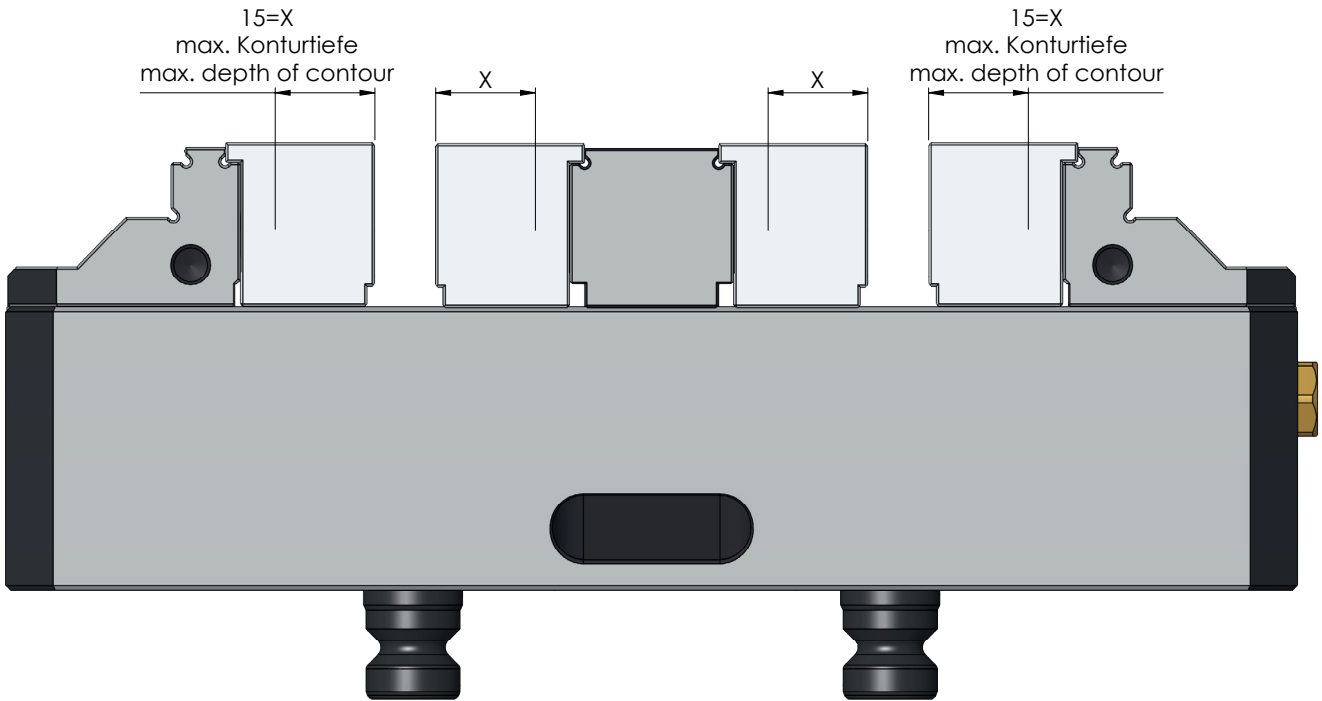

ITEM NO.	48409-125
DESCRIPTION	Makro-Grip® 125, Contour jaws, Jaw width 125 mm, for the inner side
ISSUE DATE	04.05.2021

Page 1 / 10

ITEM NO.	48409-125
DESCRIPTION	Makro-Grip® 125, Contour jaws, Jaw width 125 mm, for the inner side
ISSUE DATE	04.05.2021

Page 2 / 10

ITEM NO.	48409-125
DESCRIPTION	Makro-Grip® 125, Contour jaws, Jaw width 125 mm, for the inner side
ISSUE DATE	04.05.2021

Page 3 / 10

ITEM NO.	48409-125
DESCRIPTION	Makro-Grip® 125, Contour jaws, Jaw width 125 mm, for the inner side
ISSUE DATE	04.05.2021

Page 4 / 10

ITEM NO.	48409-125
DESCRIPTION	Makro-Grip® 125, Contour jaws, Jaw width 125 mm, for the inner side
ISSUE DATE	04.05.2021

Page 5 / 10

ITEM NO.	48409-125
DESCRIPTION	Makro-Grip® 125, Contour jaws, Jaw width 125 mm, for the inner side
ISSUE DATE	04.05.2021

Page 6 / 10

ITEM NO.	48409-125
DESCRIPTION	Makro-Grip® 125, Contour jaws, Jaw width 125 mm, for the inner side
ISSUE DATE	04.05.2021 Page 7 / 10

ITEM NO.	48409-125
DESCRIPTION	Makro-Grip® 125, Contour jaws, Jaw width 125 mm, for the inner side
ISSUE DATE	04.05.2021