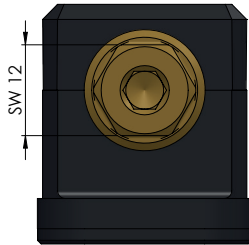

ITEM NO.	4877135
DESCRIPTION	Makro-Grip® 77, Set Spindle + Center Piece, Spindle length 135 mm
ISSUE DATE	04.05.2021

Page 1 / 2

ITEM NO.	4877135
DESCRIPTION	Makro-Grip® 77, Set Spindle + Center Piece, Spindle length 135 mm
ISSUE DATE	04.05.2021